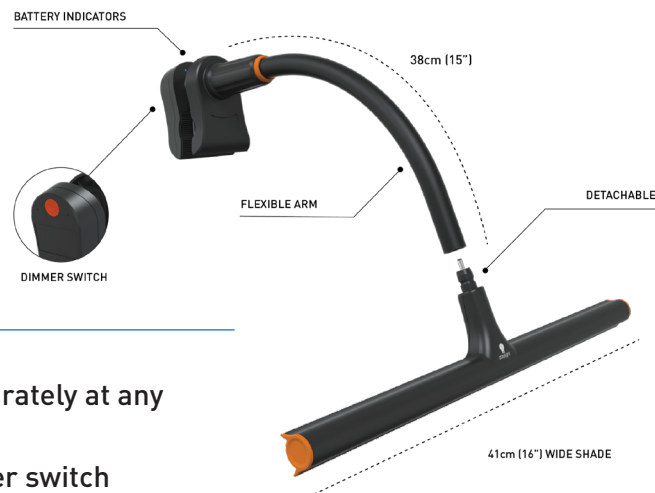

Need light in your art class? Now you can with the internal battery allowing up to 4 hours of continuous and consistent brightness. Easel Lamp Go™ - the perfect painting companion.

LIGHT QUALITY

ERGONOMICS

DESIGN

daylightcompany.com

1,000 lux at 12"

95+ CRI

6,000K Daylight

Easel Lamp Go

U31875

PORTABLE LAMP

FEATURES

- Daylight 6,000K LEDs with 95+ CRI to see colors accurately at any time of day or night
- Easily adjustable brightness using the 3 steps dimmer switch
- Up to 4 hours of consistent and continuous brightness
- Rechargeable with any USB power source or power bank - 3m (118") long USB cable included
- Flexible arm to position shade and light spread exactly where you need it
- Adjustable clamp to fit any easel
- Soft travel bag included

SPECIFICATIONS

Product information

Weight	1.3lb
Color	Black/ Orange
Cable length	118"

Light output

Light source	LED
Lumens	315
Lux at 12"	1,000
Color temperature	6,000K
CRI	95+
Energy consumption	5W

Packaging information